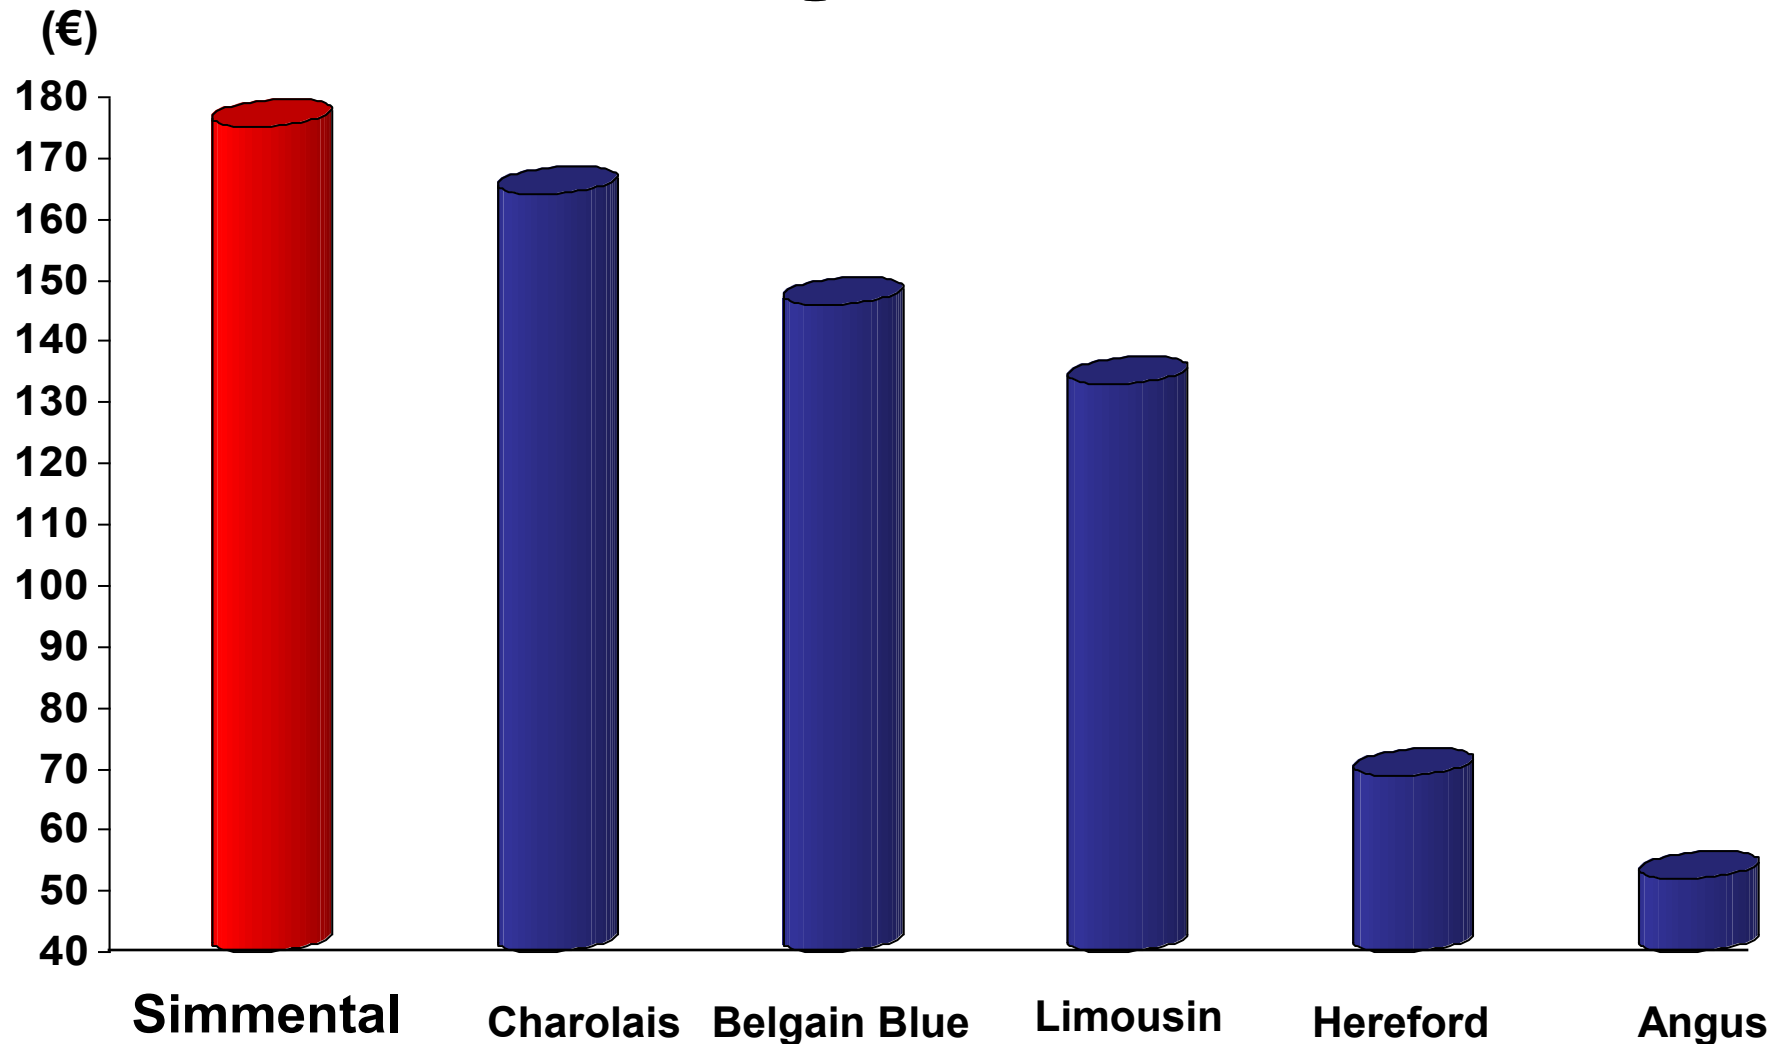

# Simmental - Most Profitable Breed for Suckling – *ICBF, Jan'09*

The Average Suckler Beef Value € per Breed – Source ICBF Jan `09