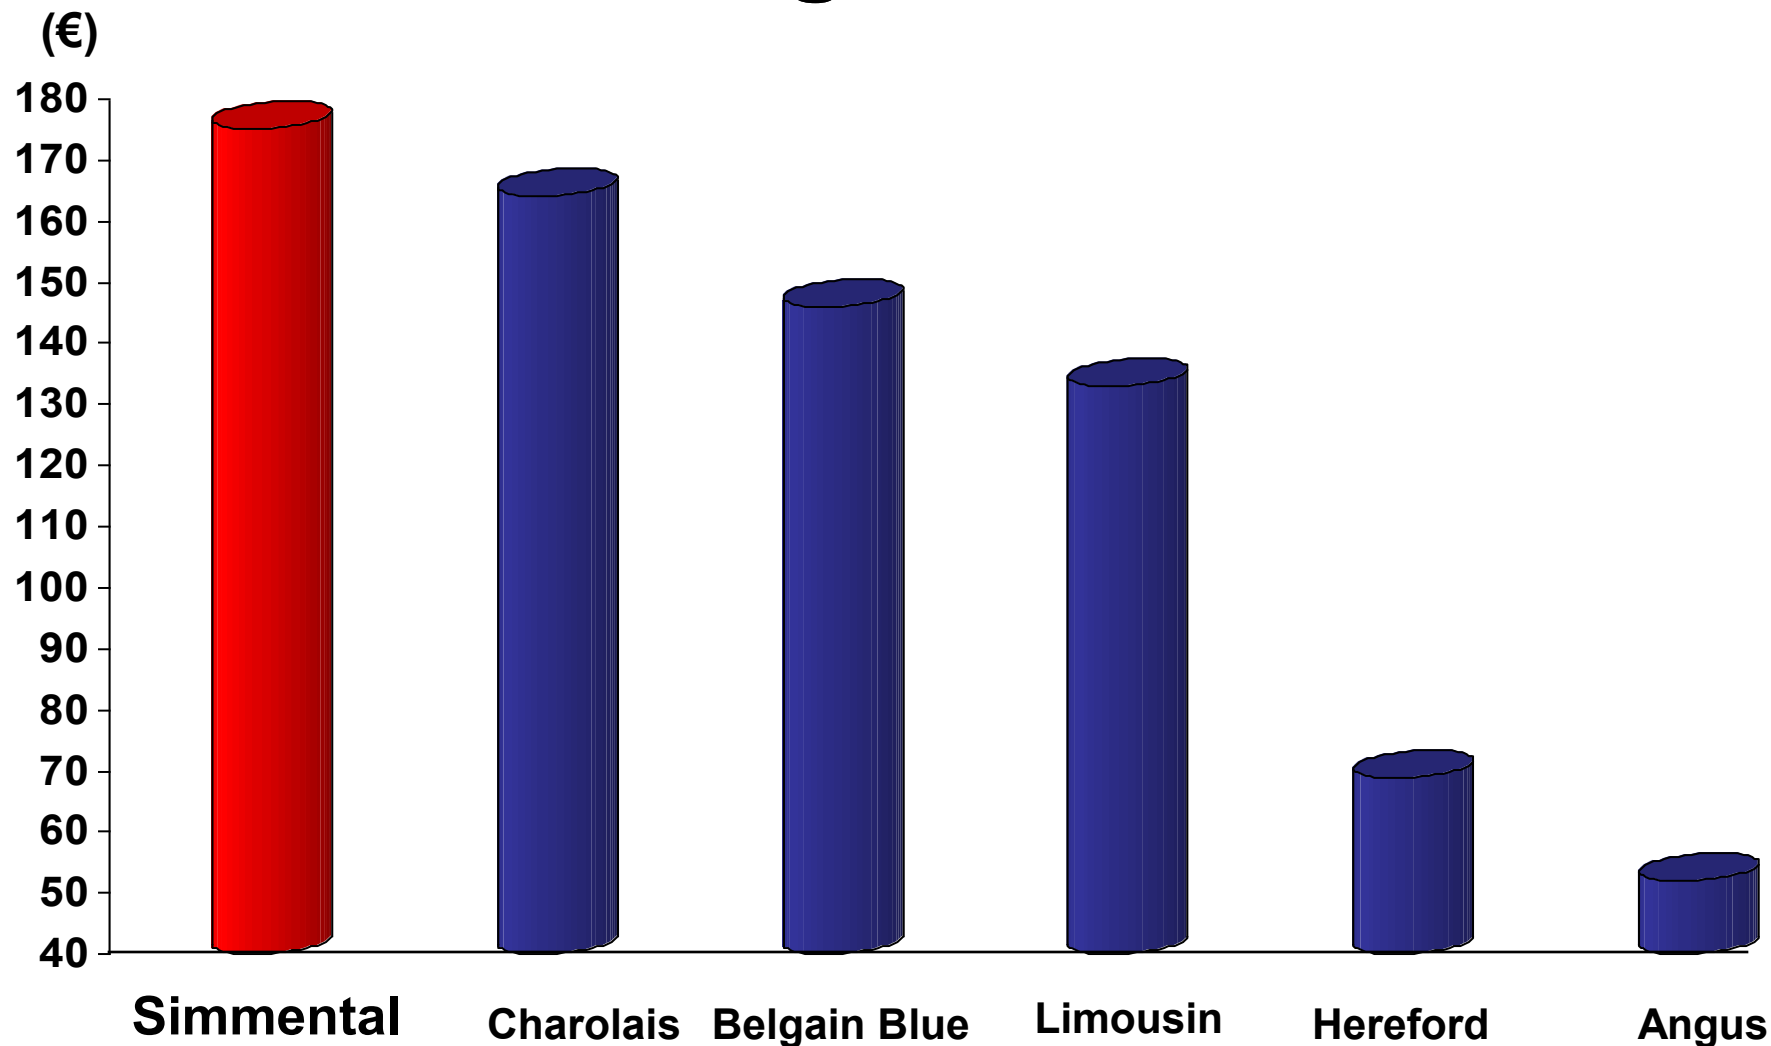

Simmental - Most Profitable Breed for Suckling – *ICBF, Jan'09*

The Average Suckler Beef Value € per Breed – Source ICBF Jan `09