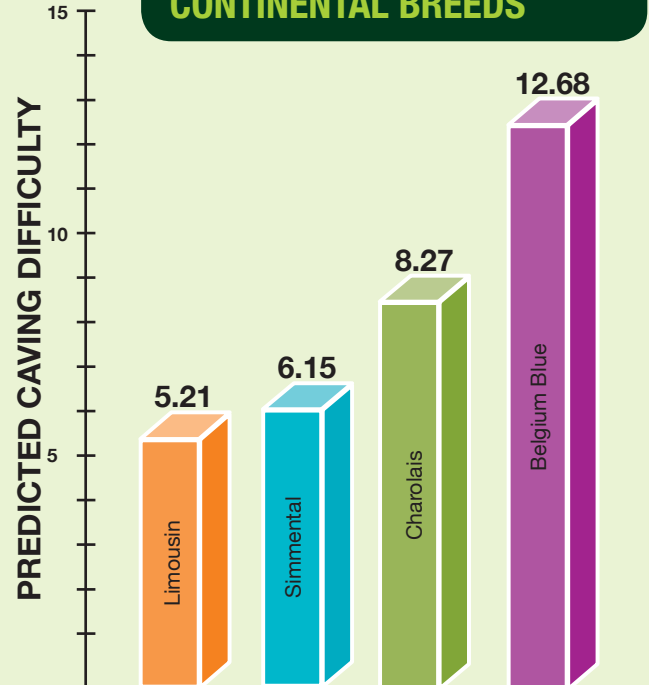

# SIMMENTAL LEADS THE WAY

## (Latest ICBF Data December 2010)

**NUMBER 1 FOR SUCKLER BEEF VALUE**

**NUMBER 2 FOR EASY CALVING AMONG MOST USED CONTINENTAL BREEDS**

**NUMBER 1 CONTINENTAL BREED FOR MILK**

**NUMBER 1 FOR FERTILITY AMONG MOST USED CONTINENTAL BREEDS**