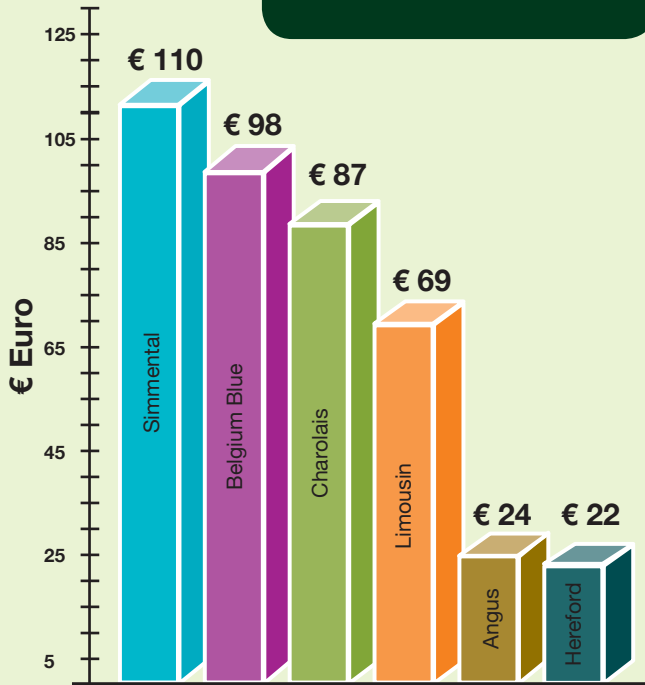

# SIMMENTAL LEADS THE WAY

## (Latest ICBF Data December 2010)

**NUMBER 1 FOR SUCKLER BEEF VALUE**

**NUMBER 2 FOR EASY CALVING AMONG MOST USED CONTINENTAL BREEDS**

**NUMBER 1 CONTINENTAL BREED FOR MILK**

**NUMBER 1 FOR FERTILITY AMONG MOST USED CONTINENTAL BREEDS**