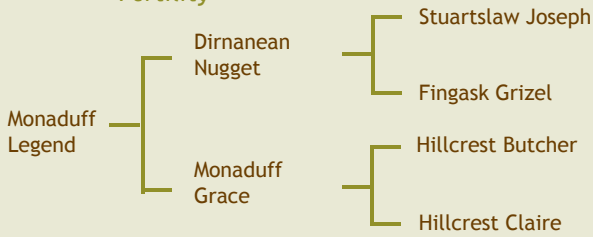

Available from
Garrett Behan

086 8167309

A.I. Code ---

Monaduff Legend

Within Breed		Index	Data Reliability	Across Breed
*****	Suckler beef value	€207	62%	*****
*****	Weanling export	€125	67%	*****
***	Beef carcass	€111	73%	***
***	Caving traits	€ -5	54%	****
*****	Milk & Fertility	€180	29%	*****

Price €30

Blup Jan 09

Muscle
129

Skeletal
105

Reliability
73%