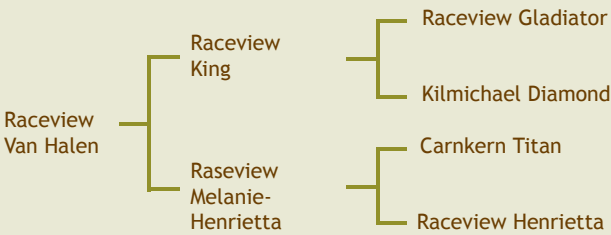

Available from
Dovea Genetics
www.dovea.ie

0504 21755

A.I. Code

RWV Raceview Van Halen

Within Breed	Index	Data Reliability	Across Breed

*****	Suckler beef value	€235	35%	*****
*****	Weanling export	€121	46%	*****
*****	Beef carcase	€156	42%	****
*	Caving traits	€ -15	30%	**
*****	Milk & Fertility	€142	16%	*****

Price €8

Blup Jan 09   Muscle 138   Skeletal 118   Reliability 47%