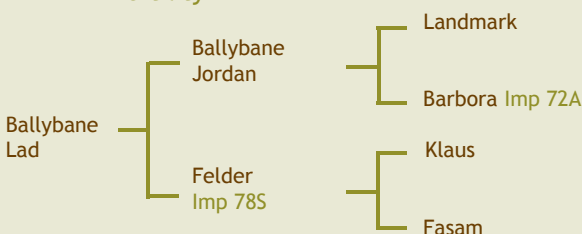

Price €60

Blup Jan 09    Muscle 129    Skeletal 91    Reliability 89%

Available from

Progressive Genetics 046 9541230 A.I. Code

**BLA**

**Ballybane Lad**

Within Breed		Index	Data Reliability	Across Breed
****	Suckler beef value	€196	76%	*****
*****	Weanling export	€106	79%	****
**	Beef carcase	€101	82%	**
*****	Caving traits	€ 4	79%	****
*****	Milk & Fertility	€149	46%	*****