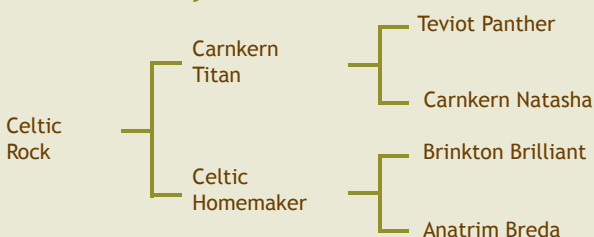

Available from
Irish Simmental Cattle Society A.I. Code
057 9324577

CVB

Camus Vibrant

Within Breed Index Data Reliability Across Breed

**	Suckler beef value	€162	80%	****
***	Weanling export	€ 98	84%	***
**	Beef carcase	€ 93	89%	**
****	Caving traits	€ -3	73%	****
**	Milk & Fertility	€ 96	56%	****

Price €15

Blup Jan 09 Muscle Skeletal Reliability
100 112 89%

Celtic Highflyer

A.I. Code **HYC**

Available from
David Brickley 087 2999127

Price €40

Blup Jan 09 Muscle Skeletal Reliability
111 110 88%

Within Breed Index Data Reliability Across Breed

***	Suckler beef value	€169	86%	****
*****	Weanling export	€107	89%	****
****	Beef carcase	€117	92%	***
*	Caving traits	€ -13	82%	**
*	Milk & Fertility	€ 72	59%	****

Available from
Angela Brickley 086 8810719 A.I. Code

RKZ

Celtic Rock

Within Breed Index Data Reliability Across Breed

*****	Suckler beef value	€217	66%	*****
*****	Weanling export	€113	71%	****
*****	Beef carcase	€134	61%	****
*	Caving traits	€ -15	73%	**
*****	Milk & Fertility	€161	21%	*****

Price €20 + Royalty €45

Blup Jan 09 Muscle Skeletal Reliability
118 122 66%