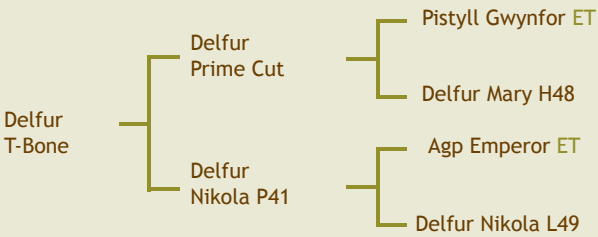

Available from
Bova Genetics 063 351233

A.I. Code **TBE**

Delfur T-Bone

Within Breed	Index	Data Reliability	Across Breed
Suckler beef value	€---	--%	
Weanling export	€---	--%	
Beef carcase	€---	--%	
Caving traits	€---	--%	
Milk & Fertility	€---	--%	

Blup Jan 09   Muscle   Skeletal   Reliability
---   ---   --%