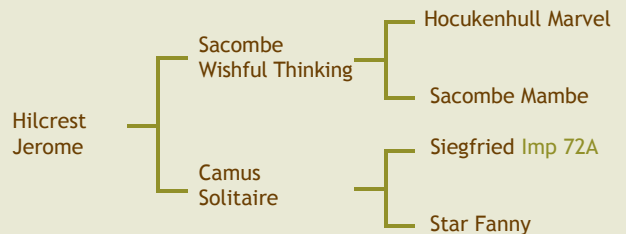

# Hillcrest Jerome

A.I. Code **H CJ**

Available from  
**James Costello 086 8266742**

**Price €30**

Within Breed	Index	Data Reliability	Across Breed
***** Suckler beef value	€211	79%	*****
***** Weanling export	€108	84%	****
***** Beef carcase	€141	85%	****
*** Caving traits	€ -6	75%	***
* Milk & Fertility	€ 84	50%	****