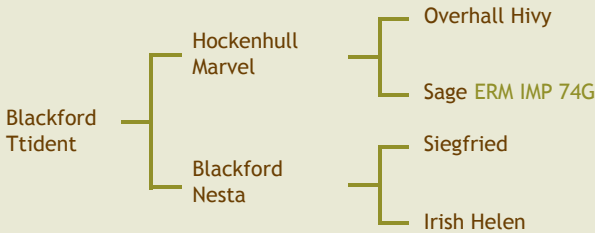

Cairnview Snazzy A.I. Code **S628**

Available from
Progressive Genetics 046 9541230