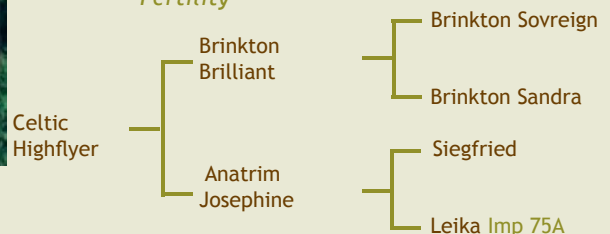

Price €40

Blup Jan 09 Muscle Skeletal Reliability
111 110 88%

Within Breed Index Data Reliability Across Breed

***	Suckler beef value	€169	86%	****
*****	Weanling export	€107	89%	****
****	Beef carcase	€117	92%	***
*	Caving traits	€ -13	82%	**
*	Milk & Fertility	€ 72	59%	****