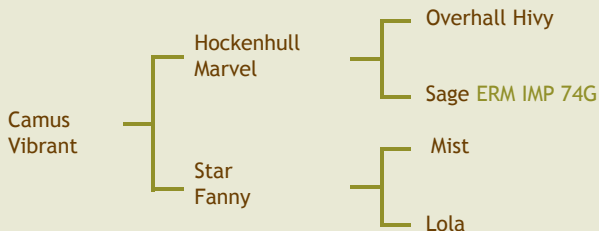

Celtic Highflyer

A.I. Code **HYC**

Available from
David Brickley 087 2999127