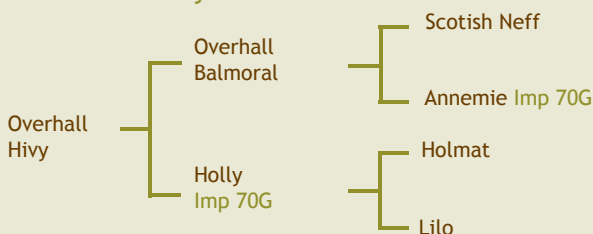

OHL

Overhall Hivy

Within Breed		Index	Data Reliability	Across Breed
**	Suckler beef value	€165	67%	****
****	Weanling export	€103	73%	****
**	Beef carcass	€100	78%	**
***	Caving traits	€ -5	58%	****
**	Milk & Fertility	€ 95	41%	****