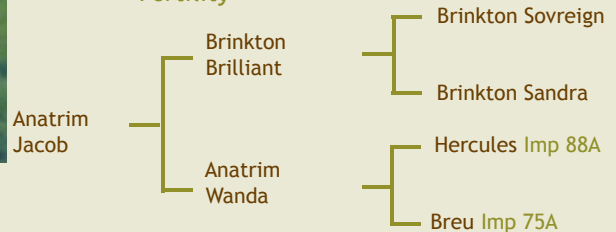

## Anatrim Jacob

A.I. Code **ANJ**

Available from  
David Brickley 087 2999127

Within Breed		Index	Data Reliability	Across Breed
*****	Suckler beef value	€223	84%	*****
*****	Weanling export	€117	86%	*****
*****	Beef carcase	€133	90%	****
*****	Caving traits	€ 2	83%	****
***	Milk & Fertility	€109	54%	*****