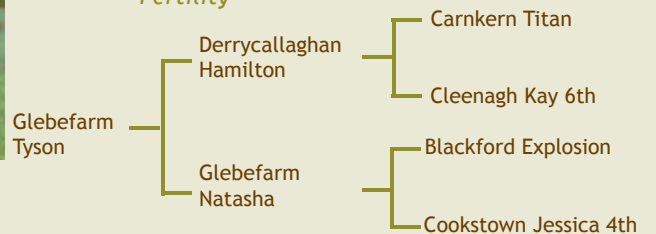

Available from
Brendan Regan 086 6888312

A.I. Code **S471**

Exodus

Within Breed   *Index*   *Data Reliability*   *Across Breed*

Suckler beef value   €---   --%
Weanling export   €---   --%
Beef carcase   €---   --%
Caving traits   €---   --%
Milk & Fertility   €---   --%

Price €30

Blup Jan 09   Muscle   Skeletal   Reliability
---   ---   ---   -%

Glebefarm Tyson

A.I. Code **GFY**

Available from
Angela Brickley 086 8810719

Price €40

Within Breed   *Index*   *Data Reliability*   *Across Breed*

Suckler beef value   €---   --%
Weanling export   €---   --%
Beef carcase   €---   --%
Caving traits   €---   --%
Milk & Fertility   €---   --%

Blup Jan 09   Muscle   Skeletal   Reliability
---   ---   ---   -%

Available from

Progressive Genetics 046 9541230 A.I. Code

HBE

Hillcrest Butcher

Within Breed   *Index*   *Data Reliability*   *Across Breed*

***** *Suckler beef value*   **€258**   **86%**   *********
***** *Weanling export*   **€132**   **91%**   *********
***** *Beef carcase*   **€176**   **91%**   *********
** *Caving traits*   **€ -8**   **82%**   *******
* *Milk & Fertility*   **€ 82**   **61%**   ********

Price €120

Blup Jan 09   Muscle   Skeletal   Reliability
---   122   126   90%