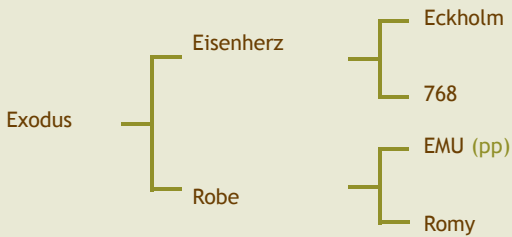

Available from
Brendan Regan 086 6888312

A.I. Code **S471**

Exodus

Within Breed   *Index*   *Data Reliability*   *Across Breed*

Suckler beef value   €---   --%
Weanling export   €---   --%
Beef carcase   €---   --%
Caving traits   €---   --%
Milk & Fertility   €---   --%

Price €30

Blup Jan 09   Muscle   Skeletal   Reliability
---   ---   ---   -%

Glebefarm Tyson

A.I. Code **GFY**

Available from
Angela Brickley 086 8810719