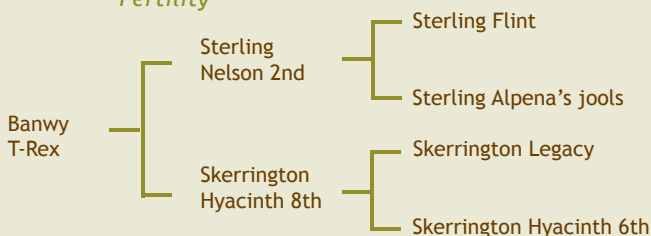

Blup Jan 09   Muscle   Skeletal   Reliability
---   ---   ---