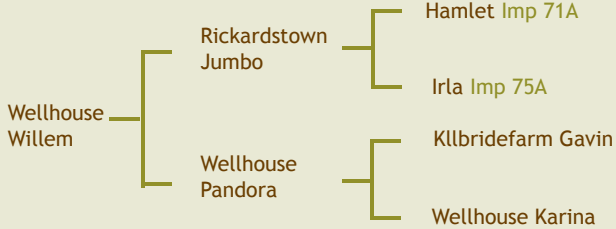

Blup Jan 09   Muscle   Skeletal   Reliability
111   95   79%

Woodhall Premier A.I. Code **WPI**

Available from
Irish Simmental Cattle Society
057 9324577