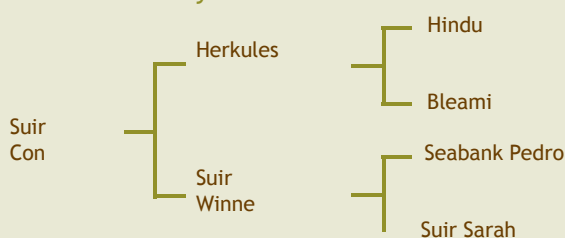

Available from
Progressive Genetics 046 9541230 A.I. Code

SCO

Suir Con

Within Breed	Index	Data Reliability	Across Breed

*	Suckler beef value	€121	70%	***
*	Weanling export	€ 77	79%	**
*	Beef carcase	€ 69	85%	**
**	Caving traits	€ -7	58%	***
***	Milk & Fertility	€122	42%	****