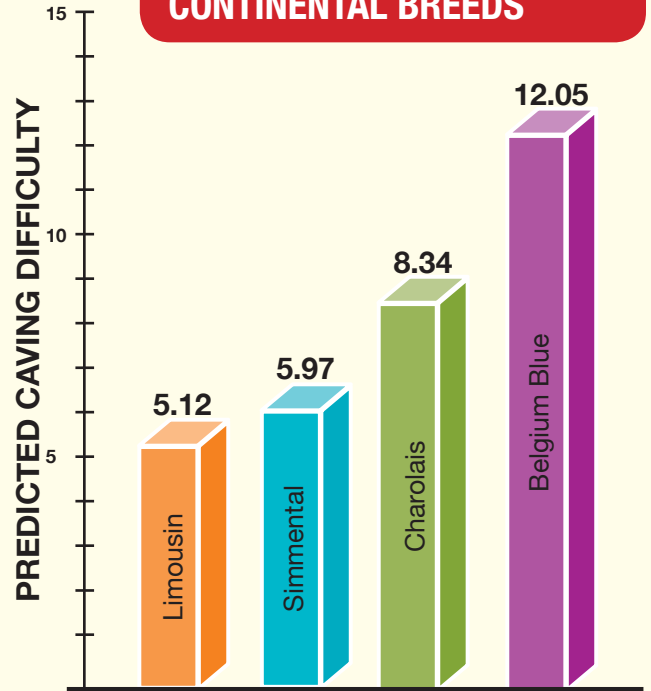

# SIMMENTAL LEADS THE WAY

(Latest ICBF Data February 2010)

**NUMBER 1 FOR  
SUCKLER BEEF VALUE**

**NUMBER 2 FOR EASY  
CALVING AMONG MOST USED  
CONTINENTAL BREEDS**

**NUMBER 1  
CONTINENTAL  
BREED FOR MILK**

**NUMBER 1 FOR FERTILITY  
AMONG MOST USED  
CONTINENTAL BREEDS**