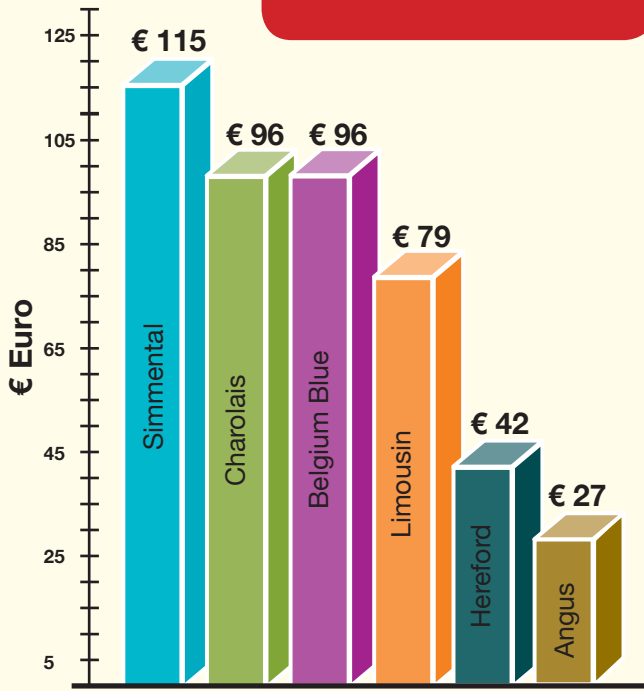

# SIMMENTAL LEADS THE WAY

(Latest ICBF Data February 2010)

**NUMBER 1 FOR  
SUCKLER BEEF VALUE**

**NUMBER 2 FOR EASY  
CALVING AMONG MOST USED  
CONTINENTAL BREEDS**

**NUMBER 1  
CONTINENTAL  
BREED FOR MILK**

**NUMBER 1 FOR FERTILITY  
AMONG MOST USED  
CONTINENTAL BREEDS**