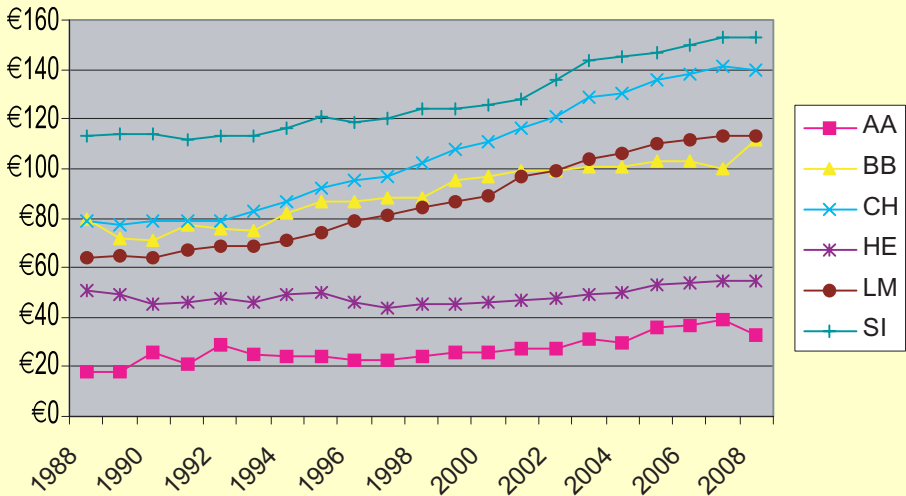

Genetic Trends in *Suckler Beef Value* for main Beef Breeds

**SIMMENTAL IS RANKED ON AVERAGE
AS THE MOST PROFITABLE BREED FOR
SUCKLER BEEF PRODUCTION**